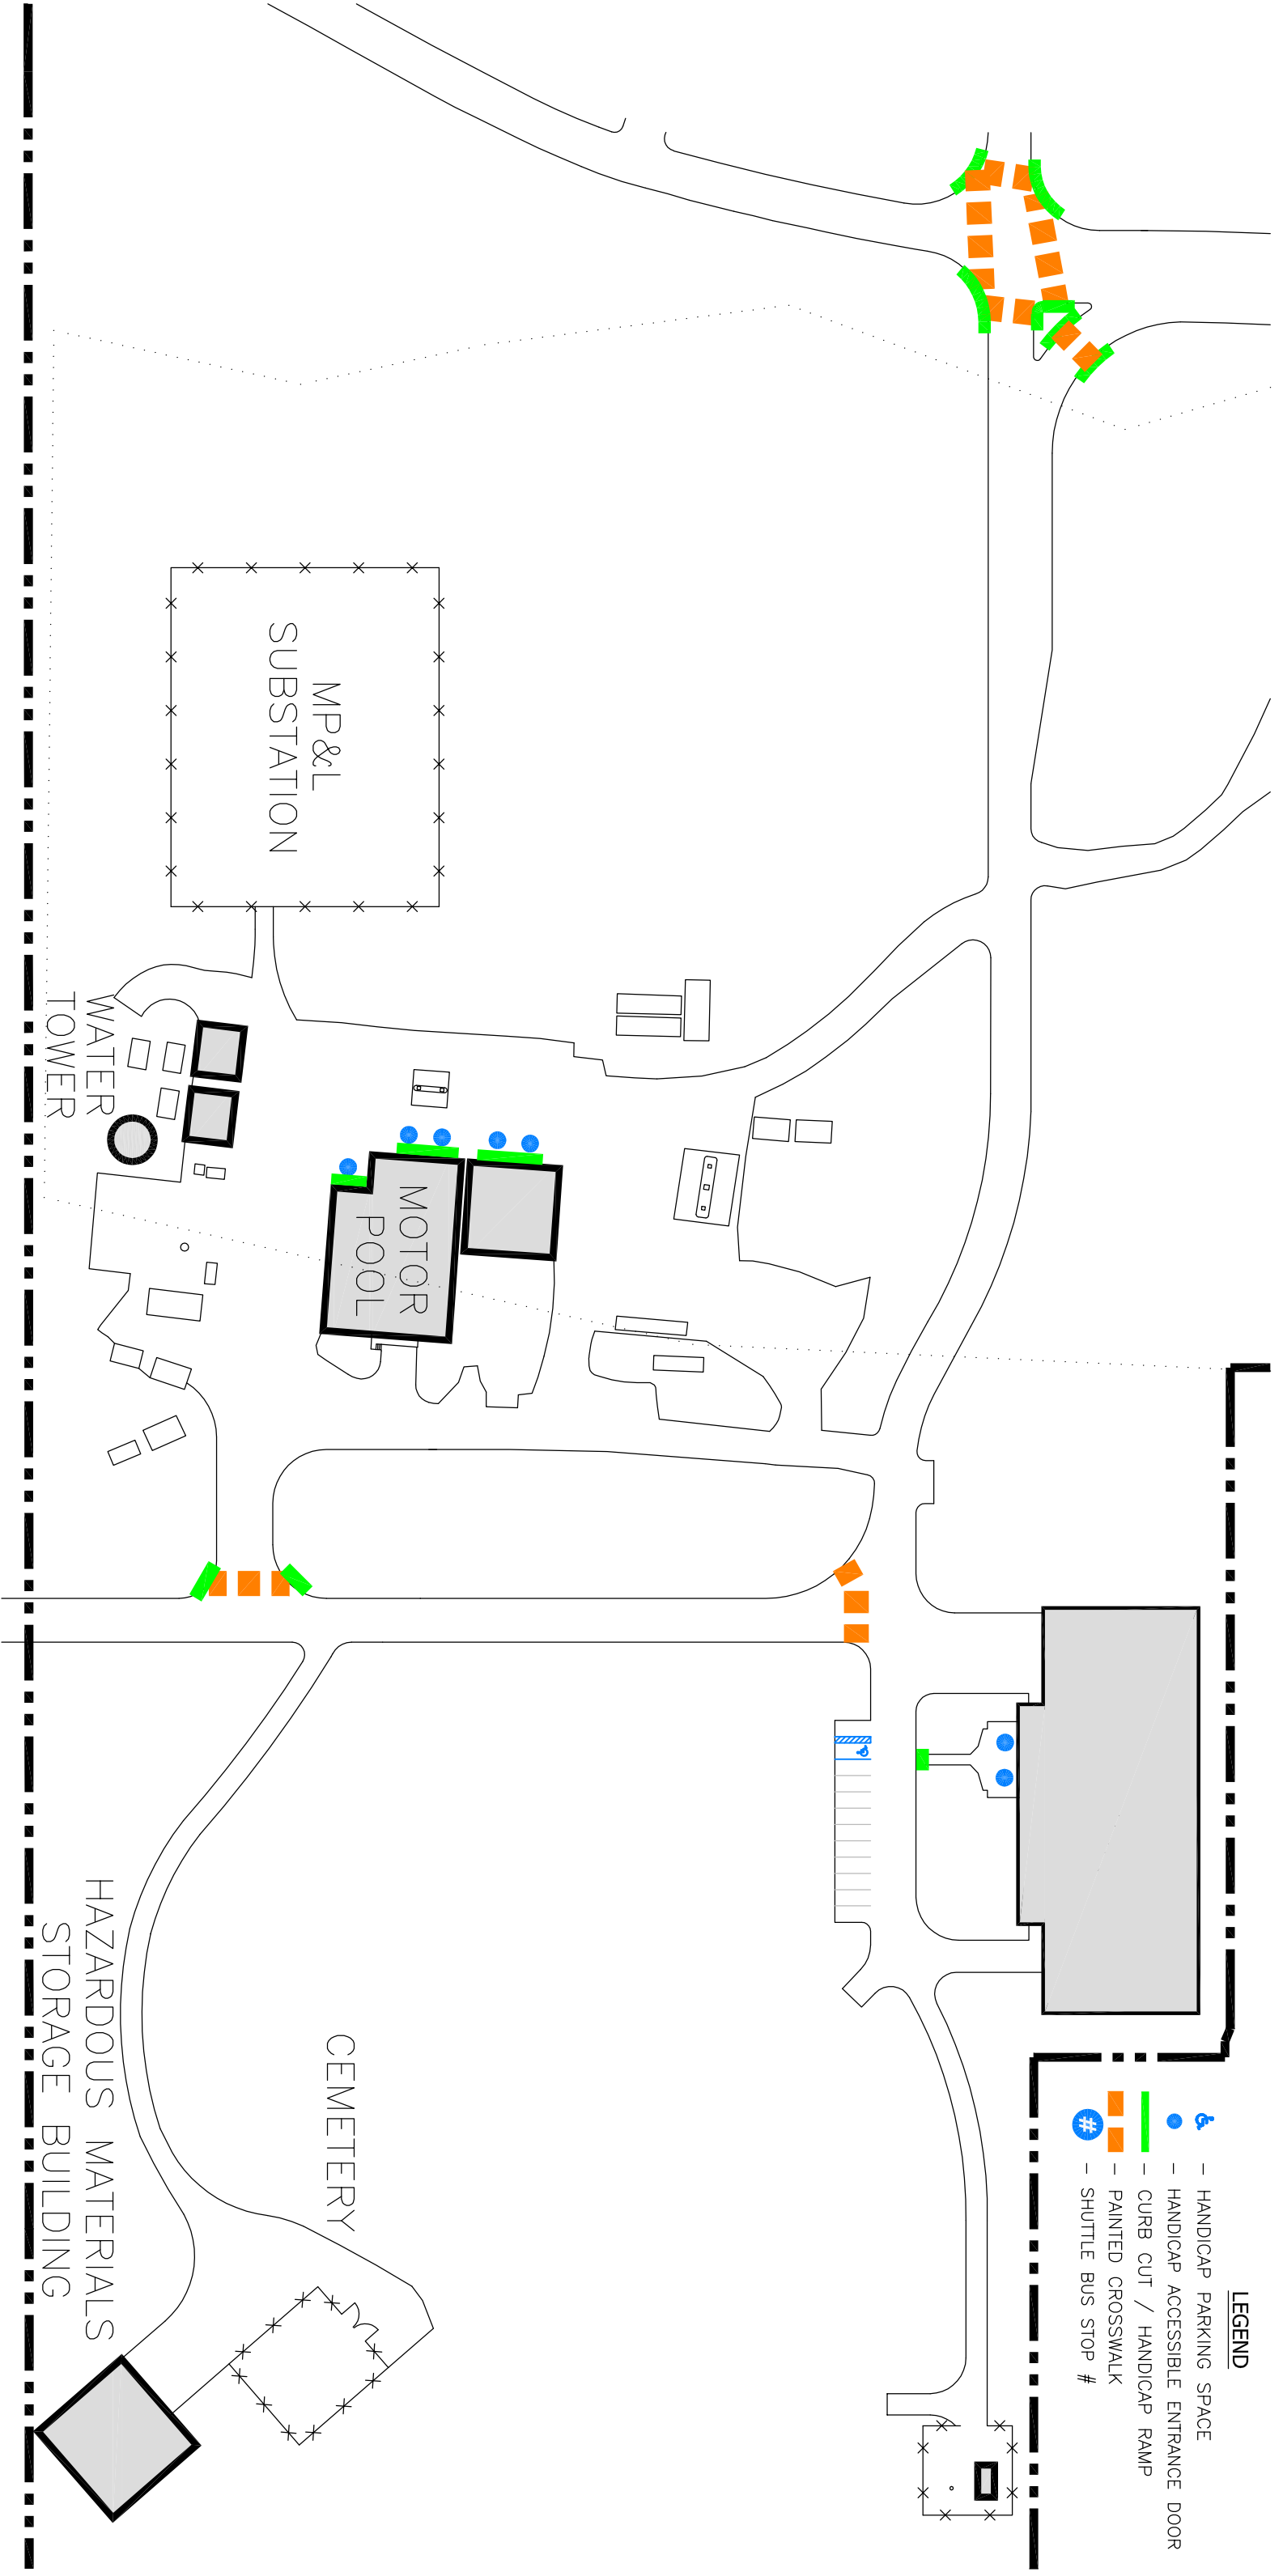

- LEGEND**
-  - HANDICAP PARKING SPACE
 -  - HANDICAP ACCESSIBLE ENTRANCE DOOR
 -  - CURB CUT / HANDICAP RAMP
 -  - PAINTED CROSSWALK
 -  - SHUTTLE BUS STOP #

ZONE 6
HANDICAP ACCESSIBILITY

MARCH 2016