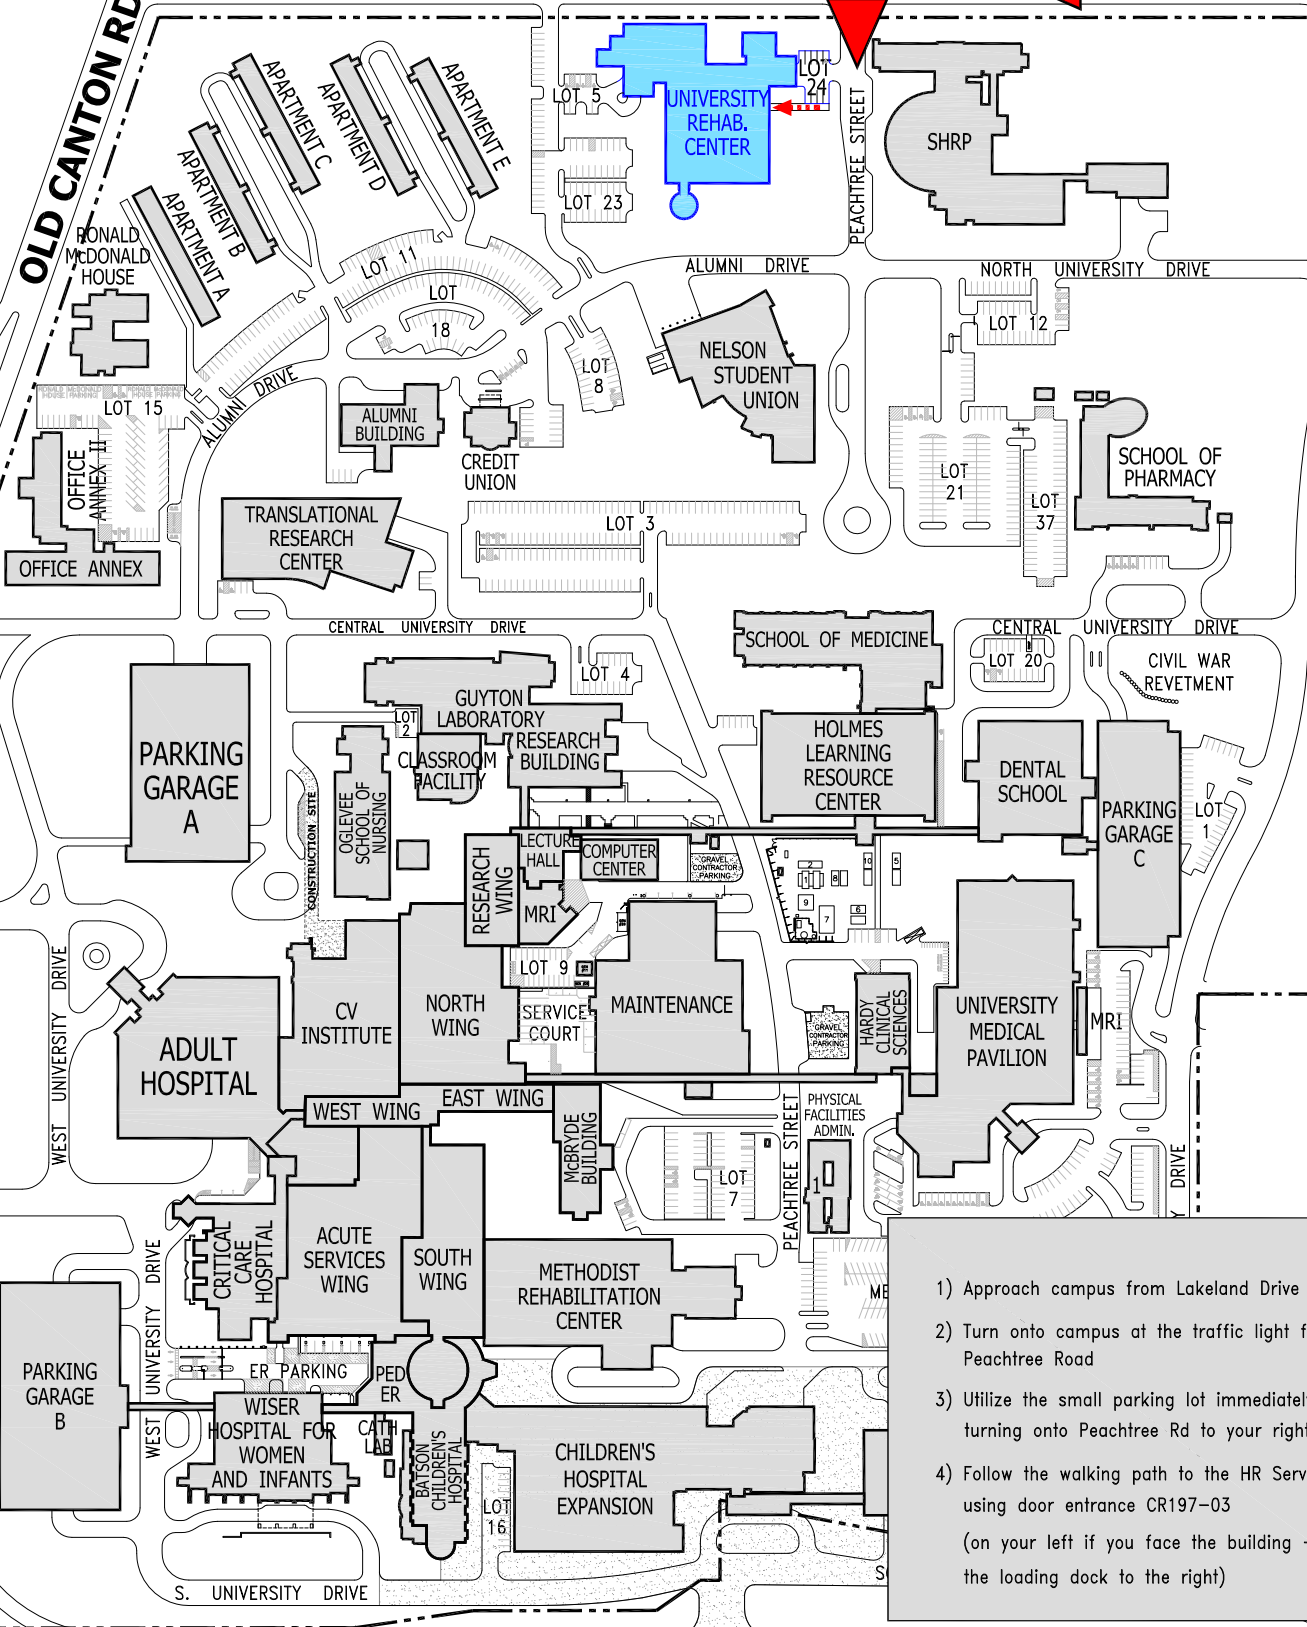

LAKELAND DRIVE

FROM INTERSTATE 55

N. STATE STREET

OLD CANTON RD.

EAST UNIVERSITY DRIVE

- 1) Approach campus from Lakeland Drive
- 2) Turn onto campus at the traffic light for Peachtree Road
- 3) Utilize the small parking lot immediately after turning onto Peachtree Rd to your right
- 4) Follow the walking path to the HR Service Center using door entrance CR197-03  
(on your left if you face the building - avoid the loading dock to the right)

WOODROW WILSON AVENUE

**ROUTE TO  
HR SERVICE CENTER  
UNIVERSITY REHAB CLINIC (URC)**

MARCH 2020